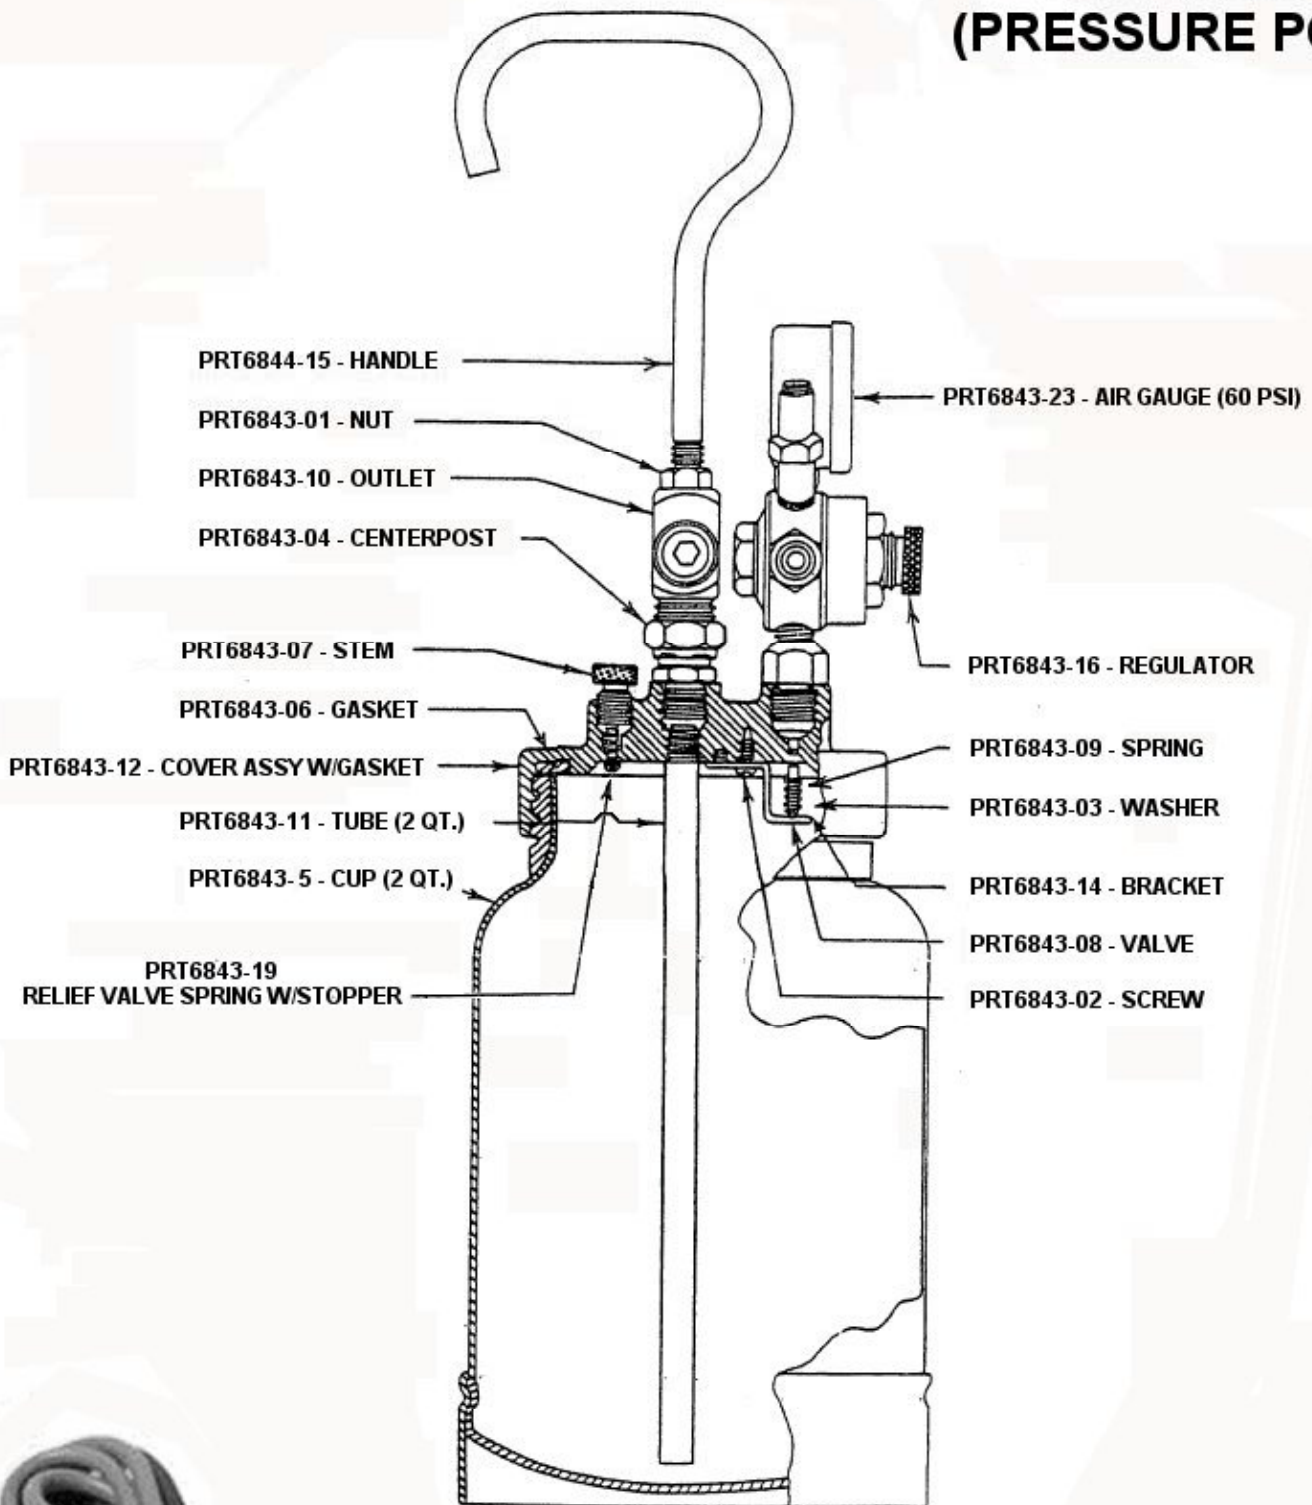

# ATD-16843 (SPRAY GUN)

PRT6843-G - COMPLETE GUN W/1.0 TIP

**\* - FLUID TIP AND NEEDLE KITS:**

- PRT16843-1.2 - 1.2mm tip kit
- PRT16843-1.5 - 1.5mm tip kit
- PRT16843-1.8 - 1.8mm tip kit

# ATD-16843 (PRESSURE POT)

PRT6843-POT - COMPLETE POT, LID AND REGULATOR ASSEMBLY

PRT6843-H - HOSE SET