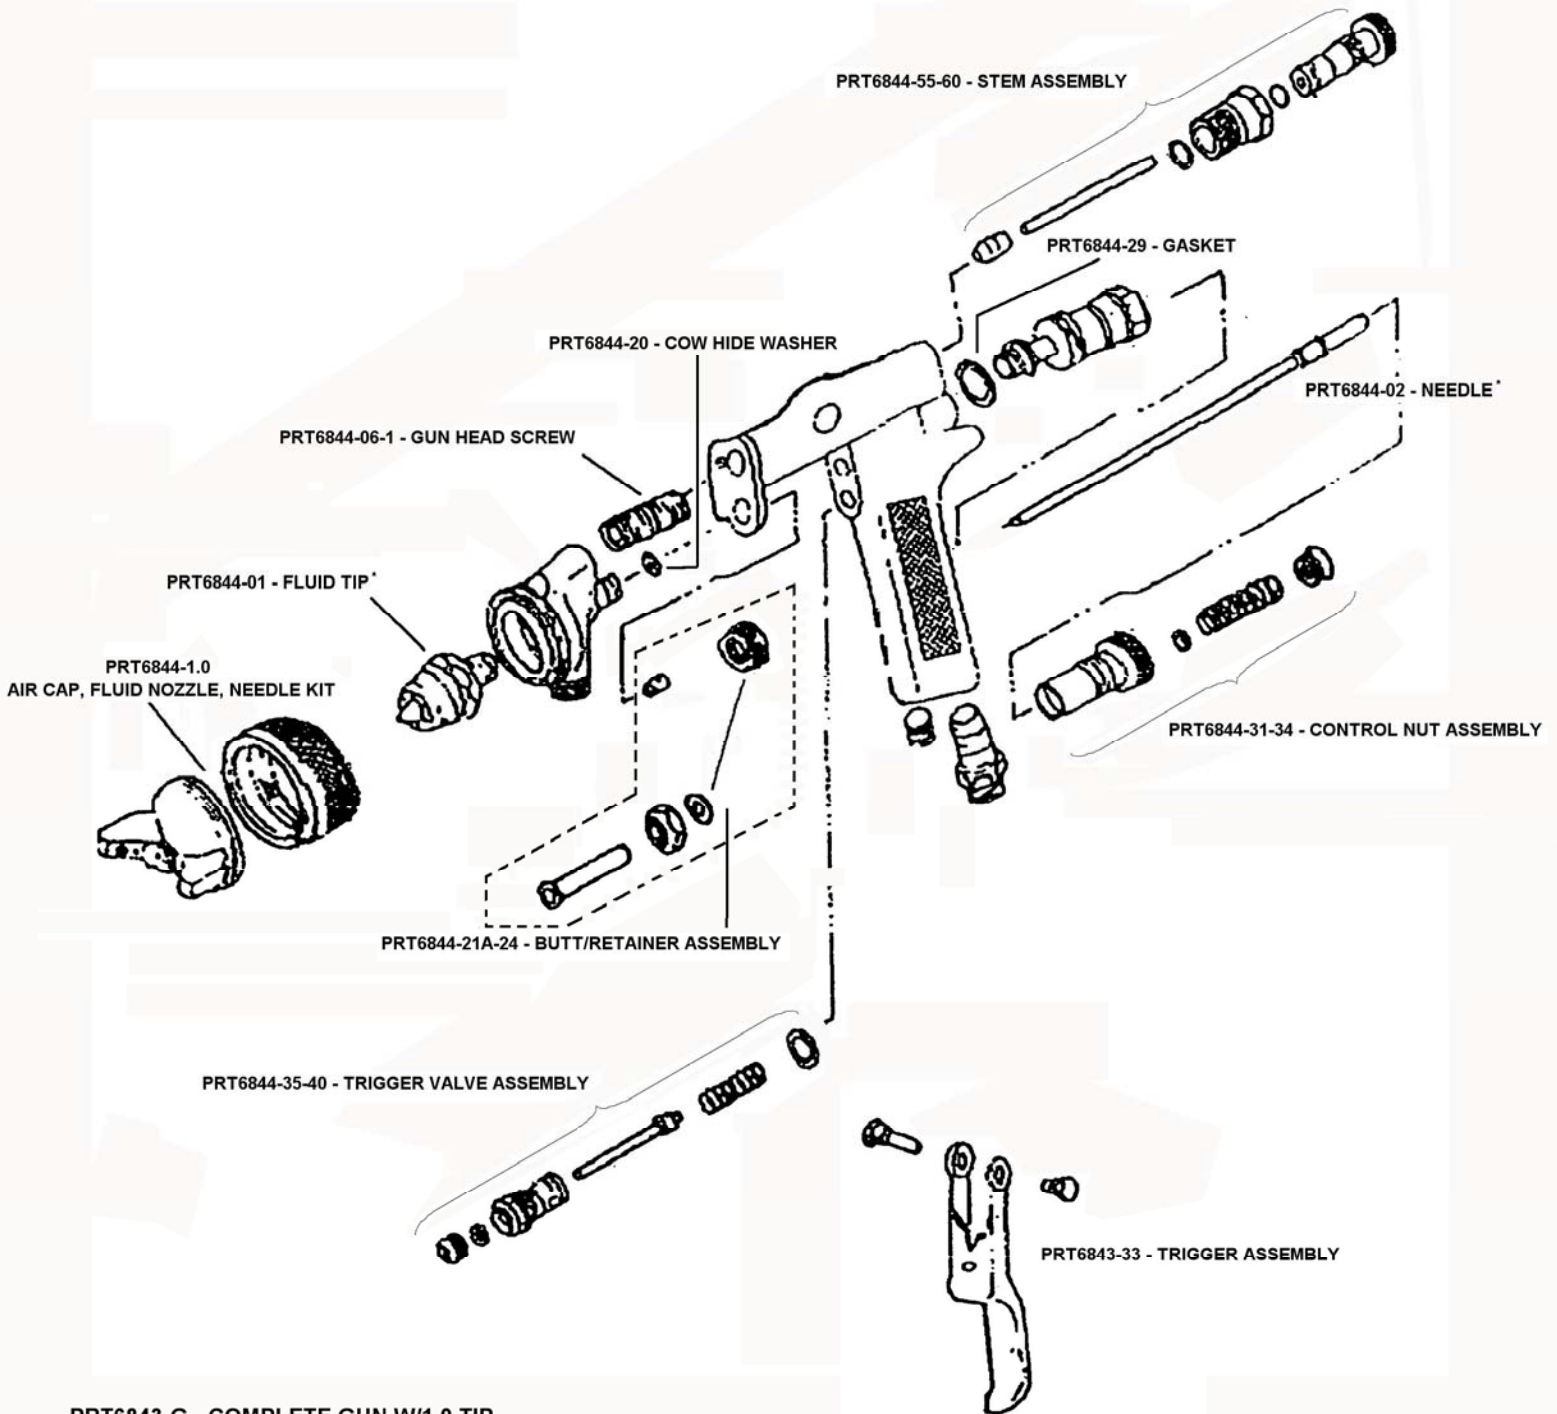

# ATD-16843 (SPRAY GUN)

PRT6843-G - COMPLETE GUN W/1.0 TIP

**\* - FLUID TIP AND NEEDLE KITS:**

- PRT16843-1.2 - 1.2mm tip kit
- PRT16843-1.5 - 1.5mm tip kit
- PRT16843-1.8 - 1.8mm tip kit

# ATD-16843 (PRESSURE POT)

PRT6843-POT - COMPLETE POT, LID AND REGULATOR ASSEMBLY

PRT6843-H - HOSE SET