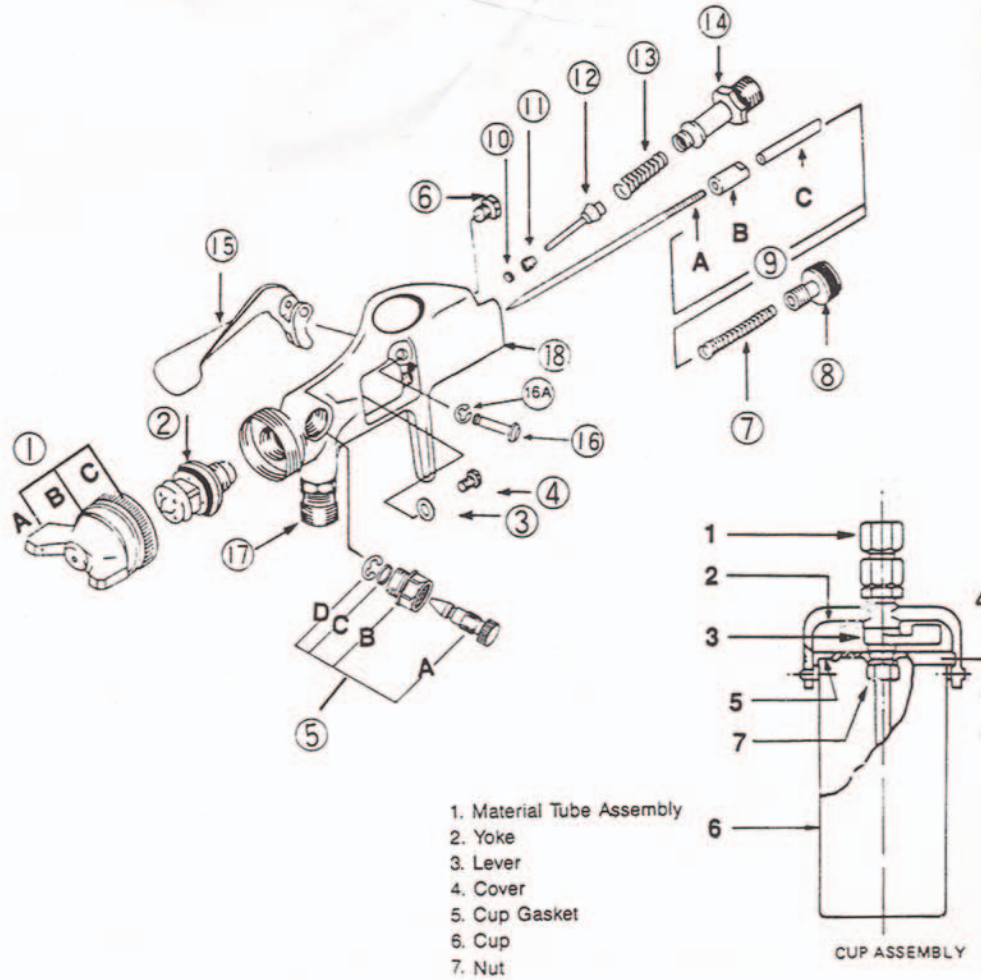

TOUCH UP GUN

PARTS LIST

Part No.	Description	Q'ty	Part No.	Description	Q'ty
1.	Air Cap Set	1	10.	Packing	1
2.	Fluid Tip	1	11.	Valve Nut	1
3.	Needle Valve Packing	1	12.	Stem	1
4.	Needle Valve Packing Seat	1	13.	Spring	1
5.	Spreader Adjusting Valve Set	1	14.	Connection	1
6.	Cap	1	15.	Trigger	1
7.	Spring	1	16.	Trigger Bearing Strud	1
8.	Screw	1	16A.	Trigger Stopper	1
9.	Needle Assem	1	17.	Fluid Connector	1
			18.	Gun Body	1