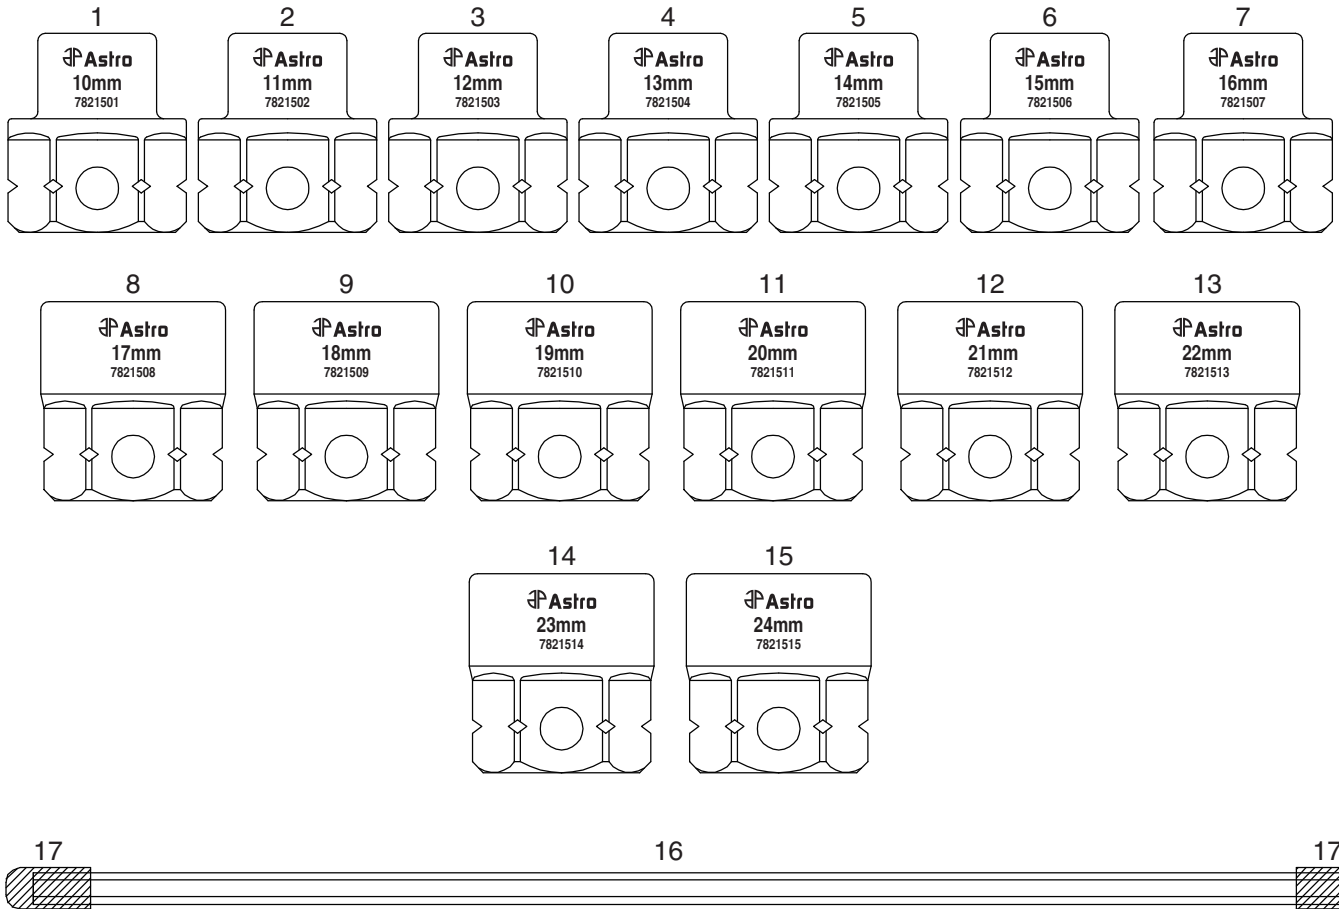

**PARTS BREAKDOWN**

Call 1.800.221.9705 for questions concerning performance of the product or other inquiries.

**Parts List**

| Index | Part No. | Description                   | Qty |
|-------|----------|-------------------------------|-----|
| 1     | 7821501  | 10mm Nano Impact Socket       | 1   |
| 2     | 7821502  | 11mm Nano Impact Socket       | 1   |
| 3     | 7821503  | 12mm Nano Impact Socket       | 1   |
| 4     | 7821504  | 13mm Nano Impact Socket       | 1   |
| 5     | 7821505  | 14mm Nano Impact Socket       | 1   |
| 6     | 7821506  | 15mm Nano Impact Socket       | 1   |
| 7     | 7821507  | 16mm Nano Impact Socket       | 1   |
| 8     | 7821508  | 17mm Nano Impact Socket       | 1   |
| 9     | 7821509  | 18mm Nano Impact Socket       | 1   |
| 10    | 7821510  | 19mm Nano Impact Socket       | 1   |
| 11    | 7821511  | 20mm Nano Impact Socket       | 1   |
| 12    | 7821512  | 21mm Nano Impact Socket       | 1   |
| 13    | 7821513  | 22mm Nano Impact Socket       | 1   |
| 14    | 7821514  | 23mm Nano Impact Socket       | 1   |
| 15    | 7821515  | 24mm Nano Impact Socket       | 1   |
| 16    | 7821516  | Aluminum Socket Holder(460mm) | 1   |
| 17    | 7831012  | Black Rubber Sheath           | 2   |