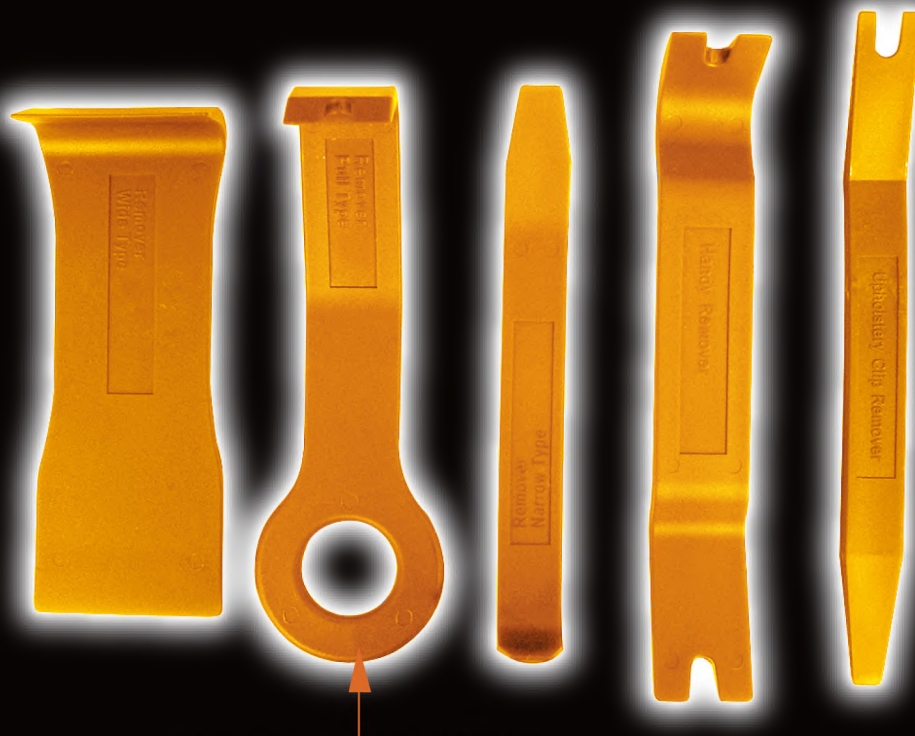

**Model # 4505**

**5PC. FASTENER  
& MOLDING  
REMOVER SET**

**PLASTIC CONSTRUCTION**

prevents scratching and damage to vehicle paint, leather, chrome, etc.

**SALES AND MARKETING**  
2417 SEAMAN AVENUE  
SOUTH EL MONTE, CA 91733  
Phone: (800) 221-9705  
USA Toll Free  
Fax: (877) 318-2194  
Phone: (626) 228-3170  
Fax: (626) 228-3124