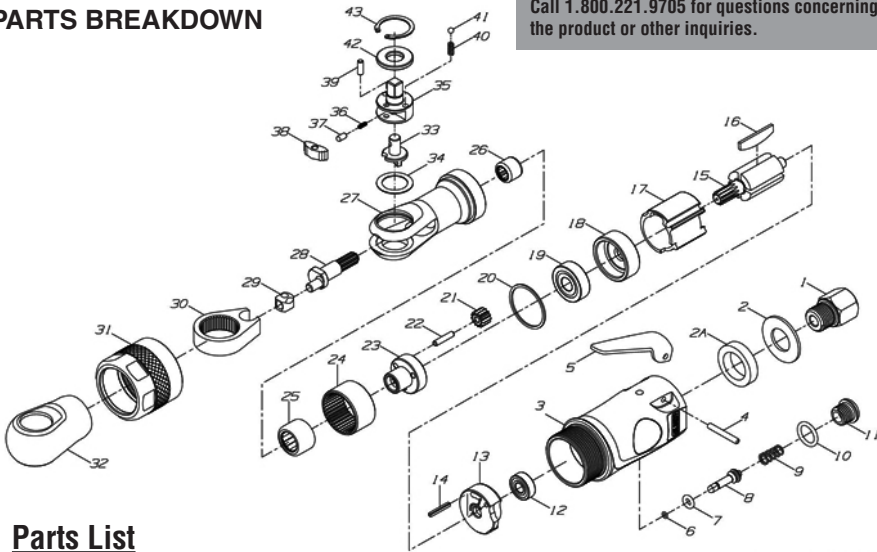

**Astro Pneumatic
Tool Company**
372 Old US Highway 52 South
Mount Airy, NC 27030

Model:
1114A

Product Type:
**1/4" STUBBY AIR
RATCHET WRENCH**

PARTS BREAKDOWN

Call 1.800.221.9705 for questions concerning performance of the product or other inquiries.

Parts List

Index	Part No.	Description	Qty
1	1111A-01	Air Inlet	1
2	1111A-02	Exhaust Washer	1
2A	1111A-02A	Muffler	1
3	1114A-03	Housing	1
4	T210-A28	Pin	1
5	1111A-05	Lever	1
6	1111A-08	O-Ring	1
7	525C-23	O-Ring	1
8	1114A-08	Valve	1
9	1111A-09	Spring	1
10	136E-15	O-Ring	1
11	1111A-11	Plug	1
12	696ZZ	Ball Bearing	1
13	1114A-13	Rear End Plate	1
14	1111A-14	Pin	1
15	1114A-15	Rotor	1
16	T20AH-16	Rotor Blade	4
17	2760C-17	Cylinder	1
18	1114A-18	Front End Plate	1
19	608ZZ	Ball Bearing	1
20	1111A-20	Washer	1
21	1111A-21	Gear	3

Index	Part No.	Description	Qty
22	1111A-22	Gear Pin	3
23	1114A-23	Gear Carrier	1
24	1114A-24	Internal Gear	1
25	1114A-25	Needle Bearing	1
26	1114A-26	Needle Bearing	1
27	1114A-27	Ratchet Housing	1
28	1114A-28	Crank Shaft	1
29	1111A-28	Drive Bushing	1
30	1111A-29	Yoke	1
31	1114A-31	Lock Nut	1
32	1114A-32	Boot	1
33	1111A-31	Reverse Button	1
34	1111A-32	Washer	1
35	1111A-33	1/4" Anvil	1
36	1111A-34	Spring	1
37	1111A-35	Lock Pin	1
38	1111A-36	Ratchet Pawl	1
39	1111A-37	Pawl Pin	1
40	1111A-38	Spring	2
41	1111A-39	Steel Ball	2
42	1111A-40	Thrust Washer(1/4")	1
43	1111A-41	Retaining Ring	1