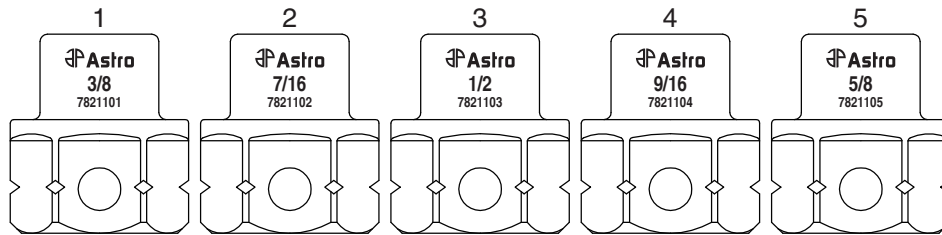

Call 1.800.221.9705 for questions concerning performance of the product or other inquiries.

PARTS BREAKDOWN

Parts List

Index	Part No.	Description	Qty
1	7821101	3/8" Nano Impact Socket	1
2	7821102	7/16" Nano Impact Socket	1
3	7821103	1/2" Nano Impact Socket	1
4	7821104	9/16" Nano Impact Socket	1
5	7821105	5/8" Nano Impact Socket	1
6	7821106	11/16" Nano Impact Socket	1
7	7821107	3/4" Nano Impact Socket	1
8	7821108	13/16" Nano Impact Socket	1
9	7821109	7/8" Nano Impact Socket	1
10	7821110	15/16" Nano Impact Socket	1
11	7821111	1" Nano Impact Socket	1
12	7821112	Aluminum Socket Holder(360mm)	1
13	7831012	Black Rubber Sheath	2