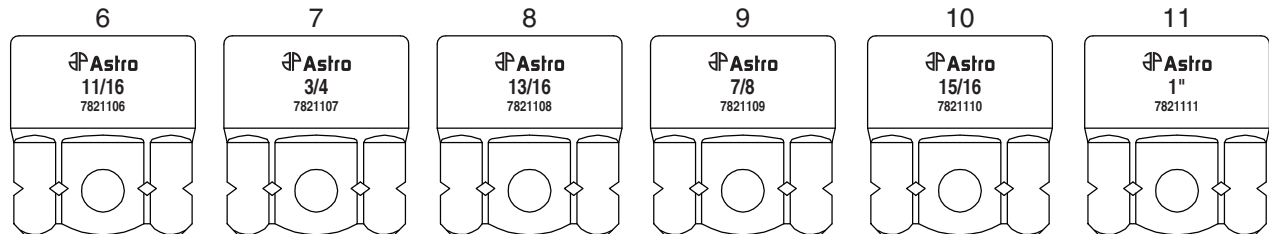

Call 1.800.221.9705 for questions concerning performance of the product or other inquiries.

PARTS BREAKDOWN

Parts List

Index	Part No.	Description	Qty
1	7821101	3/8" Nano Impact Socket	1
2	7821102	7/16" Nano Impact Socket	1
3	7821103	1/2" Nano Impact Socket	1
4	7821104	9/16" Nano Impact Socket	1
5	7821105	5/8" Nano Impact Socket	1
6	7821106	11/16" Nano Impact Socket	1
7	7821107	3/4" Nano Impact Socket	1
8	7821108	13/16" Nano Impact Socket	1
9	7821109	7/8" Nano Impact Socket	1
10	7821110	15/16" Nano Impact Socket	1
11	7821111	1" Nano Impact Socket	1
12	7821112	Aluminum Socket Holder(360mm)	1
13	7831012	Black Rubber Sheath	2