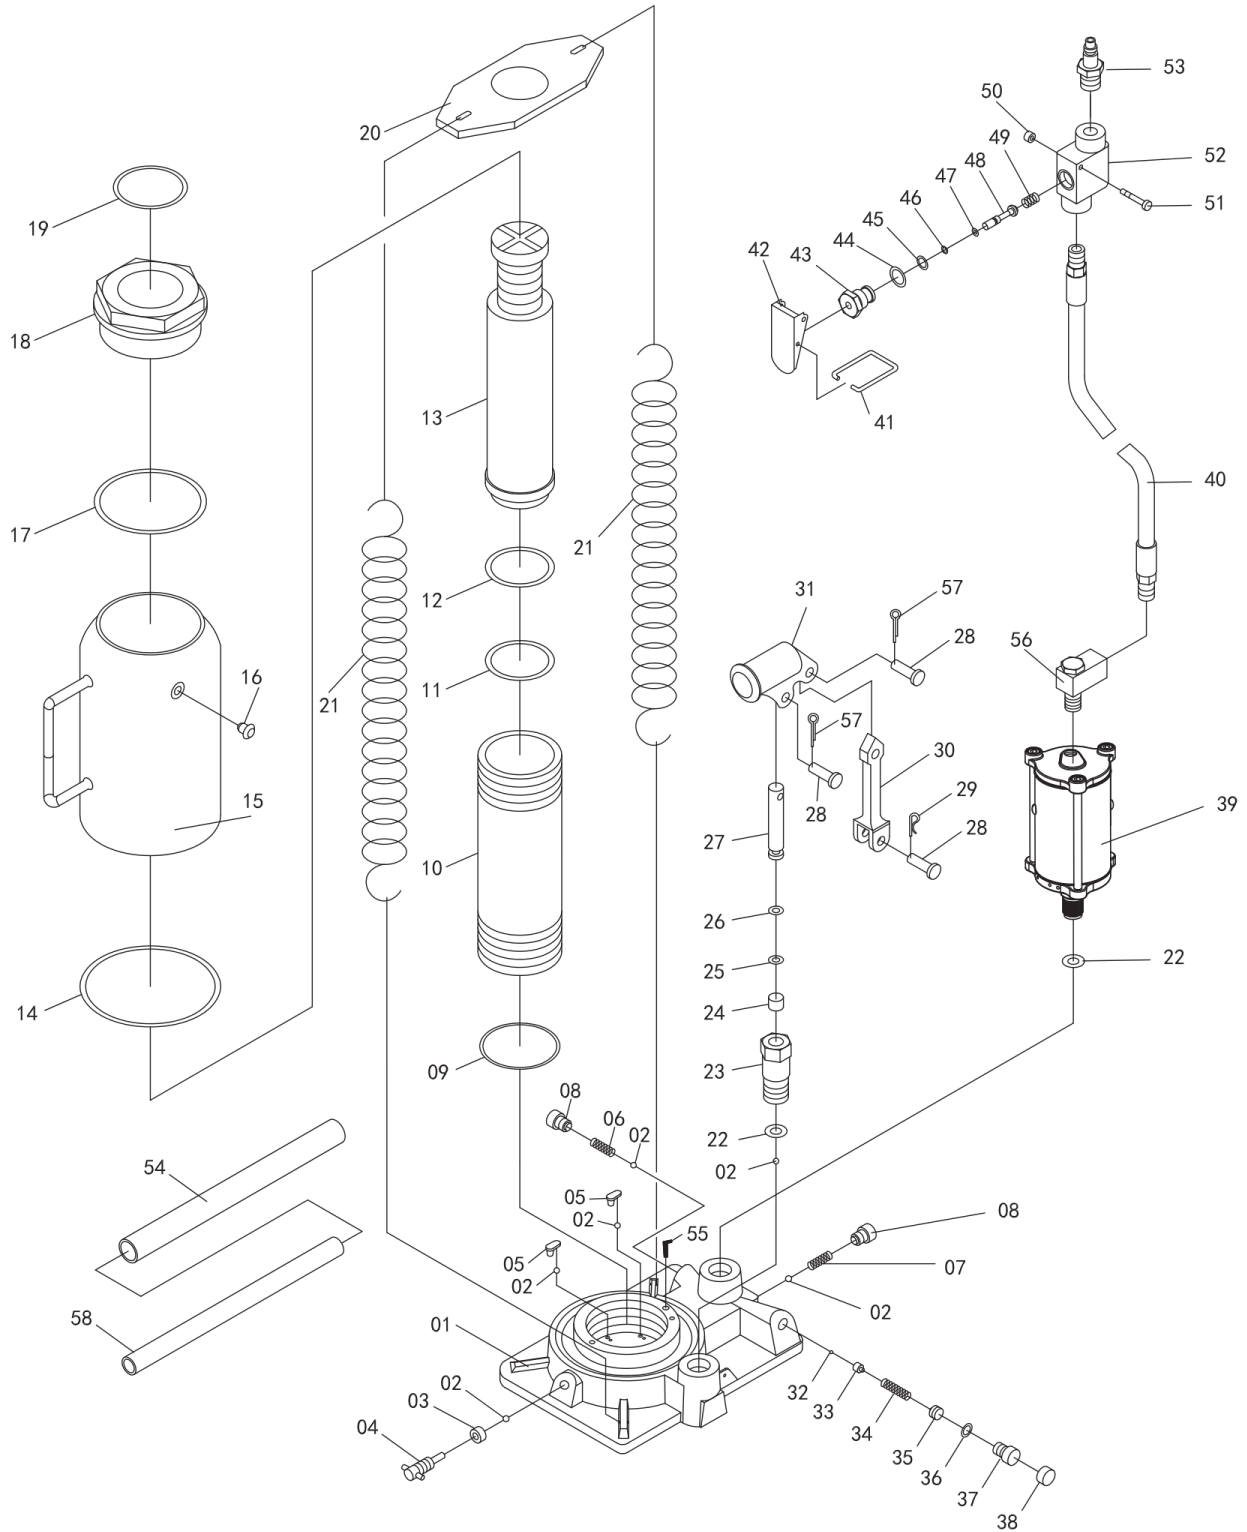

**Astro Pneumatic
Tool Company**

372 Old US Highway 52 South
Mount Airy, NC 27030

Model:

5302A

Product Type:

**20 TON AIR/MANUAL
BOTTLE JACK**

PARTS BREAKDOWN

Call 1.800.221.9705 for questions concerning performance of the product or other inquiries.

**Astro Pneumatic
Tool Company**

372 Old US Highway 52 South
Mount Airy, NC 27030

Model:

5302A

Product Type:

**20 TON AIR/MANUAL
BOTTLE JACK**

Parts List

Index No.	Part No.	Description	Q'ty
1	5302A-01	Base	1
2	5302A-02	Ball	6
3	5302A-03	Square Seal	1
4	5302A-04	Release Valve Bar	1
5	5302A-05	Ball Cup	2
6	5302A-06	Spring 1	1
7	5302A-07	Spring 2	1
8	5302A-08	Screw	2
9	5302A-09	Nylon Ring	1
10	5302A-10	Cylinder	1
11	5302A-11	O-ring	1
12	5302A-12	Cup Seal	1
13	5302A-13	Ram	1
14	5302A-14	Packing	1
15	5302A-15	Welding Assembly	1
16	5302A-16	Filler Plug	1
17	5302A-17	Washer	1
18	5302A-18	Top Nut	1
19	5302A-19	O-ring	1
20	5302A-20	Spring Plate	1
21	5302A-21	Spring	2
22	5302A-22	Washer	2
23	5302A-23	Base Of Pump Core	1
24	5302A-24	Dust Ring	1
25	5302A-25	O-ring	1
26	5302A-26	Nylon Washer	1
27	5302A-27	Pump Core	1
28	5302A-28	Pin	3
29	5302A-29	R-pin	1
30	5302A-30	Connector	1

Index No.	Part No.	Description	Q'ty
31	5302A-31	HANDLE BRACKET	1
32	5302A-32	BALL	1
33	5302A-33	BASE FOR BALL	1
34	5302A-34	SPRING	1
35	5302A-35	SCREW	1
36	5302A-36	O-RING	1
37	5302A-37	SCREW	1
38	5302A-38	PLASTIC CAP	1
39	5302A-39	AIR PUMP	1
40	5302A-40	AIR INLET HOSE	1
41	5302A-41	HOOK	1
42	5302A-42	LEVER	1
43	5302A-43	AIR VALVE CAP	1
44	5302A-44	O-RING	1
45	5302A-45	O-RING	1
46	5302A-46	O-RING	1
47	5302A-47	O-RING	1
48	5302A-48	AIR VALVE CORE	1
49	5302A-49	SPRING	1
50	5302A-50	NUT	1
51	5302A-51	SCREW	1
52	5302A-52	VALVE BODY	1
53	5302A-53	HOSE CONNECTOR	1
54	5302A-54	HANDLE	1
55	5302A-55	FILTER	1
56	5302A-56	ROTARY JOINT	1
57	5302A-57	COTTER-PIN	2
58	5302A-58	HANDLE	1