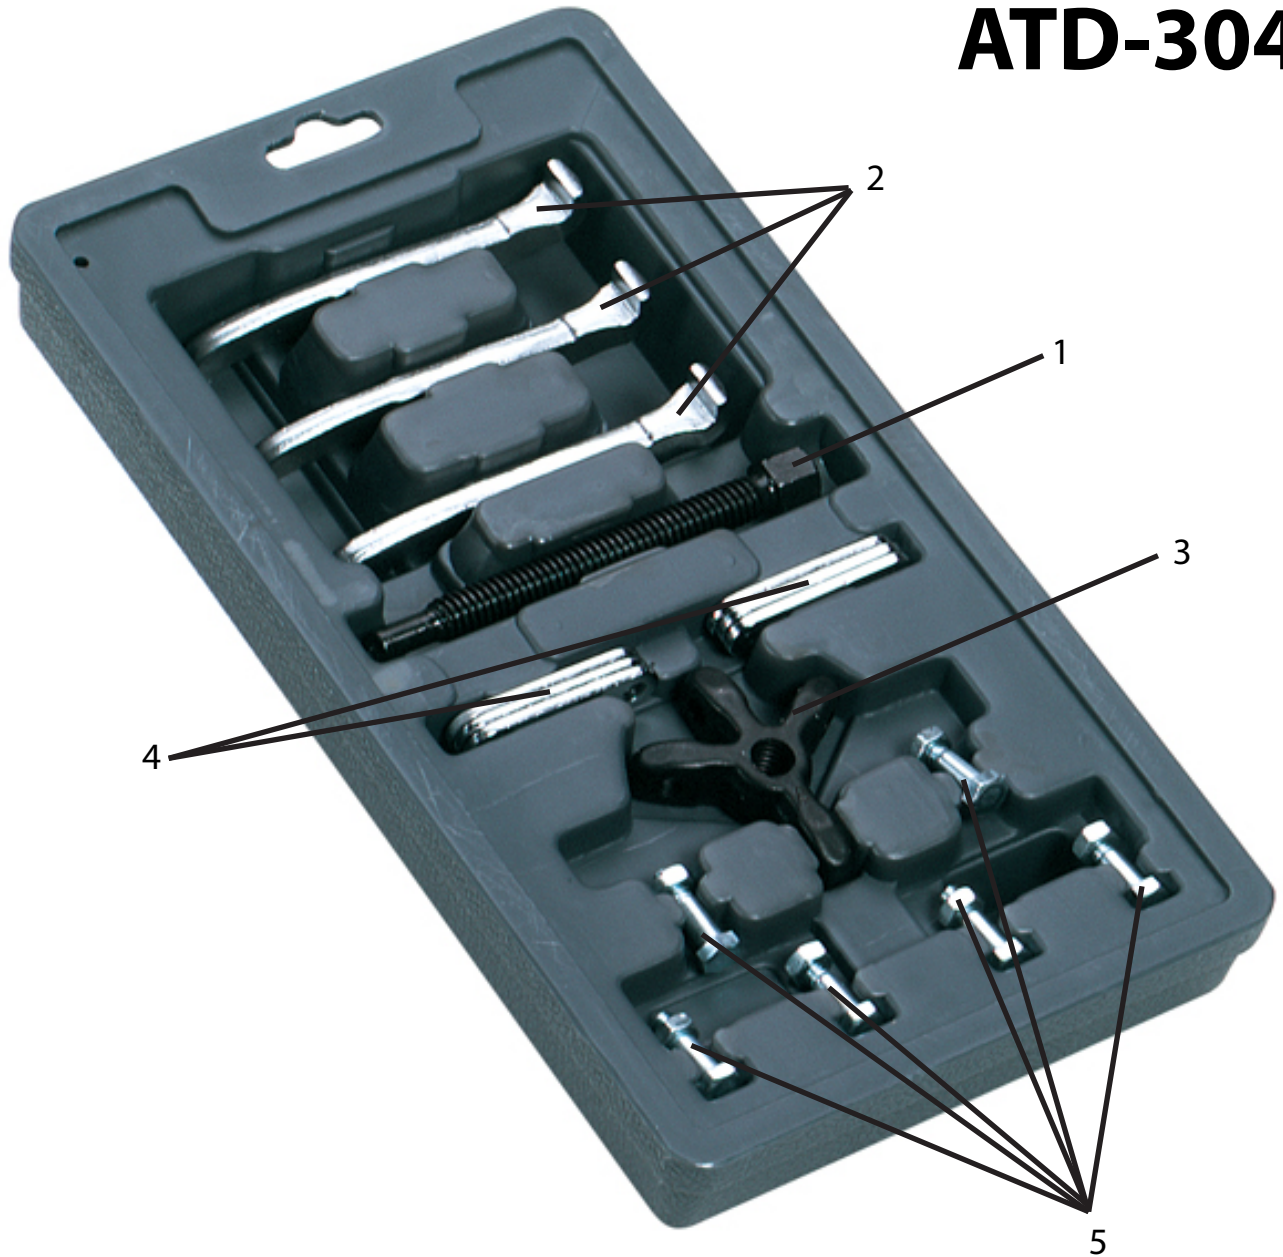

ATD-3043

ITEM#	ORDERING PART#	PART DESCRIPTION
1	PRT3043-01	BOLT (10.9mm x 125mm X 12T)
2	PRT3043-02	3" LEG
3	PRT3043-03	CROSS HEAD
4	PRT3043-04	STEEL PLATE
5	PRT3043-05	SCREW & NUT