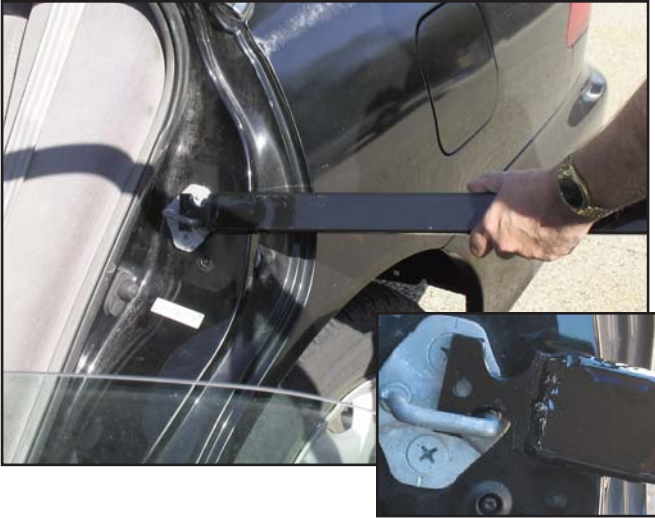

Champ Door Alignment Bar

Part # 2702

CHAMP[®]

Auto Body Toolmart
Champ Frame Straightening Equipment, Inc.
2545 Millennium Dr. Elgin IL 60124 (800) 382-1200
www.autobodytoolmart.com

Instructions

1.

- Hook end of Alignment Bar to Latch Bracket attached to car

2.

- Insert adjustable loop into door latch

3.

- Align door by lifting or lowering the alignment bar