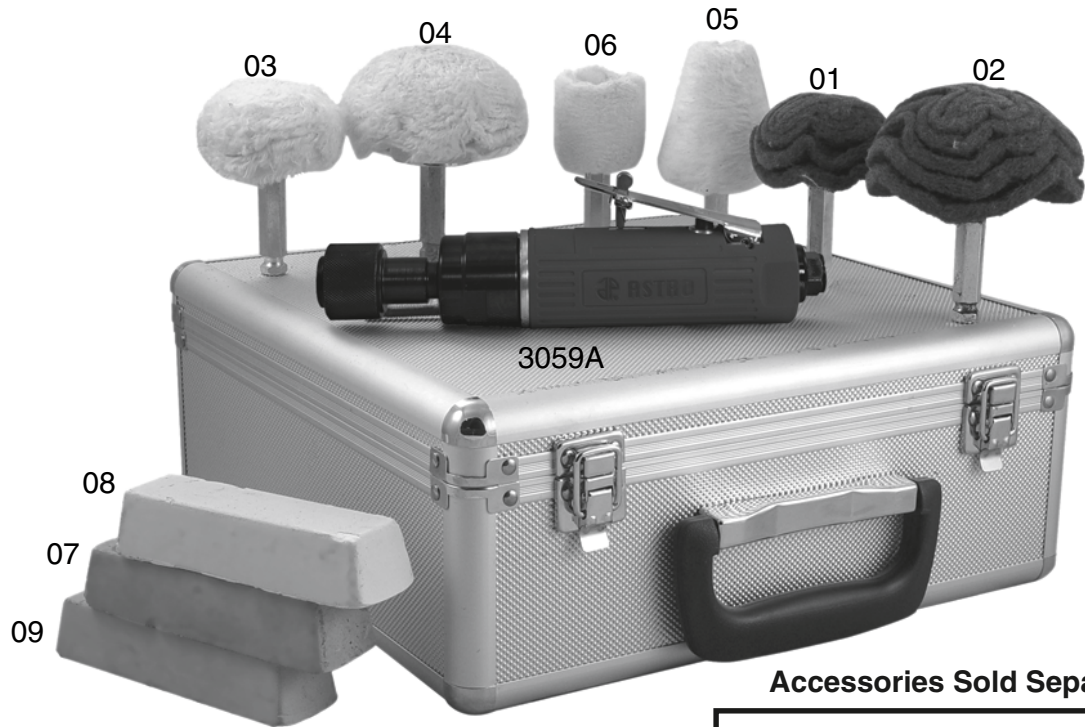

PARTS BREAKDOWN

Accessories Sold Separately

Parts List

<i>Part No.</i>	<i>Description</i>	<i>Qty</i>
3059A	Air Buffer	1
3059-01	3" Scuff Mushroom Shaped Buffer	1
3059-02	4" Scuff Mushroom Shaped Buffer	1
3059-03	3" 100% Cotton Mushroom Shaped Buff	1
3059-04	4" 100% Cotton Mushroom Shaped Buff	1
3059-05	3" 100% Cotton Tapered Buff	1
3059-06	2" 100% Cotton Drum Buff	1
3059-07	Brown Rouge	1
3059-08	White Rouge	1
3059-09	Blue Rouge	1
3059-10	3" Buffing Wheel	1
3059-11	4" Buffing Wheel	1

PARTS BREAKDOWN

For 3059A-Air Buffer

Parts List

Part No.	Description	Qty
3059A-01	Inlet Bushing	1
3059A-02	Exhaust Washer	1
3059A-04	Exhaust Deflector	1
3059A-05	Motor Housing	1
3059A-05P	Housing Sleeve	1
3059A-06	Safety Lever	1
3059A-07	Lever Pin	1
3059A-08	Valve	1
3059A-08P	O-Ring	1
3059A-09	Throttle Valve	1
3059A-09P	O-Ring	1
3059A-10	O-Ring	1
3059A-11	Spring	1
3059A-12	Air Regulator	1
3059A-13	O-Ring	1
3059A-14	O-Ring	1
3059A-15	Valve Screw	1

Part No.	Description	Qty
3059A-16	Ball Bearing	1
3059A-17	Rear End Plate	1
3059A-18	Pin	1
3059A-19	Rotor	1
3059A-20	Rotor Blades	1
3059A-21	Cylinder	1
3059A-22	Front End Plate	1
3059A-22P	Pin	1
3059A-23	Idler Gear	1
3059A-23P	Bushing	1
3059A-24	Idler Gear Plate	1
3059A-25	Ball Bearing	1
3059A-27	Ring Gear	1
3059A-28	Gear Cap	1
3059A-29	Quick Chuck	1
3059A-30	Adaptor	1