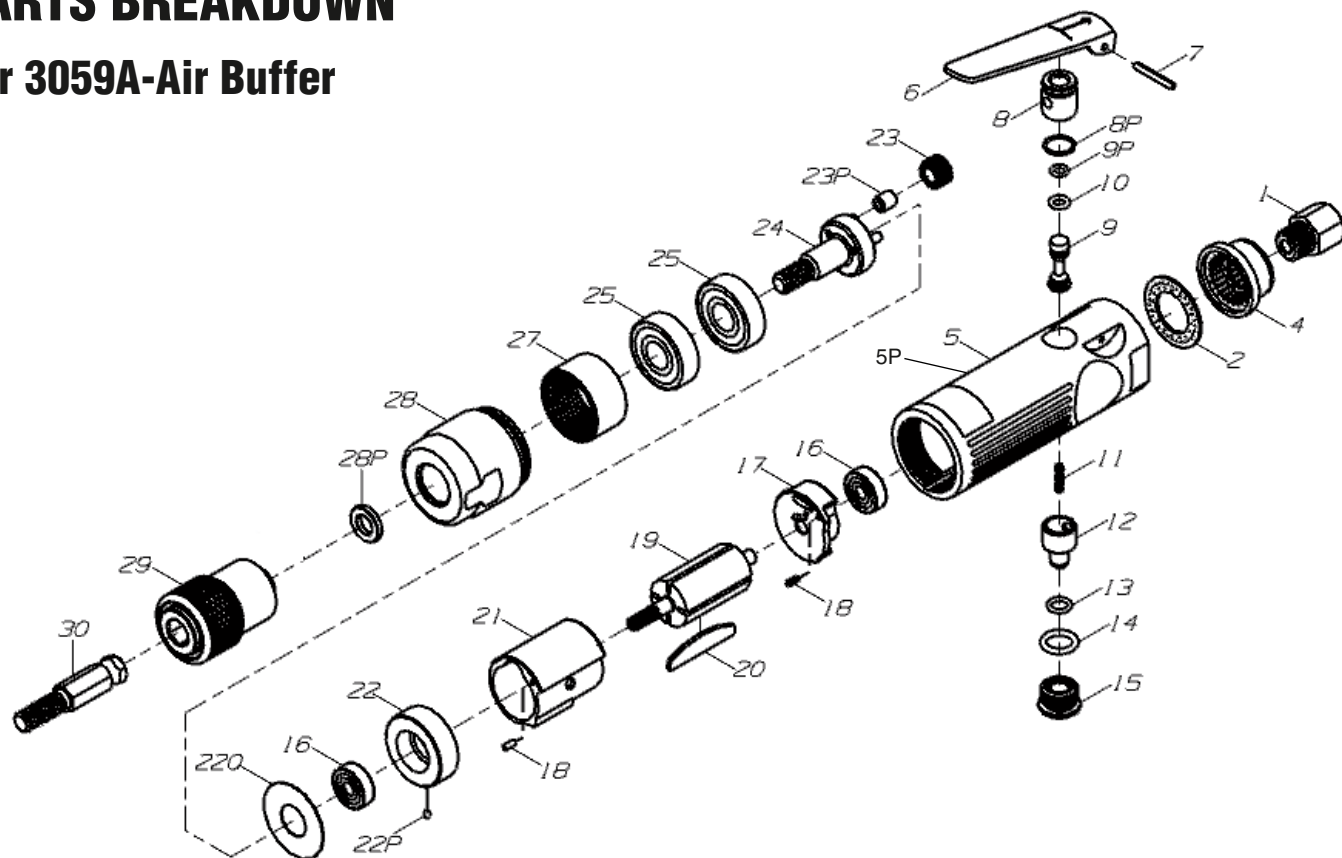

PARTS BREAKDOWN

Accessories Sold Separately

Parts List

<i>Part No.</i>	<i>Description</i>	<i>Qty</i>
3059A	Air Buffer	1
3059-01	3" Scuff Mushroom Shaped Buffer	1
3059-02	4" Scuff Mushroom Shaped Buffer	1
3059-03	3" 100% Cotton Mushroom Shaped Buff	1
3059-04	4" 100% Cotton Mushroom Shaped Buff	1
3059-05	3" 100% Cotton Tapered Buff	1
3059-06	2" 100% Cotton Drum Buff	1
3059-07	Brown Rouge	1
3059-08	White Rouge	1
3059-09	Blue Rouge	1
3059-10	3" Buffing Wheel	1
3059-11	4" Buffing Wheel	1

PARTS BREAKDOWN

For 3059A-Air Buffer

Parts List

Part No.	Description	Qty
3059A-01	Inlet Bushing	1
3059A-02	Exhaust Washer	1
3059A-04	Exhaust Deflector	1
3059A-05	Motor Housing	1
3059A-05P	Housing Sleeve	1
3059A-06	Safety Lever	1
3059A-07	Lever Pin	1
3059A-08	Valve	1
3059A-08P	O-Ring	1
3059A-09	Throttle Valve	1
3059A-09P	O-Ring	1
3059A-10	O-Ring	1
3059A-11	Spring	1
3059A-12	Air Regulator	1
3059A-13	O-Ring	1
3059A-14	O-Ring	1
3059A-15	Valve Screw	1

Part No.	Description	Qty
3059A-16	Ball Bearing	1
3059A-17	Rear End Plate	1
3059A-18	Pin	1
3059A-19	Rotor	1
3059A-20	Rotor Blades	1
3059A-21	Cylinder	1
3059A-22	Front End Plate	1
3059A-22P	Pin	1
3059A-23	Idler Gear	1
3059A-23P	Bushing	1
3059A-24	Idler Gear Plate	1
3059A-25	Ball Bearing	1
3059A-27	Ring Gear	1
3059A-28	Gear Cap	1
3059A-29	Quick Chuck	1
3059A-30	Adaptor	1