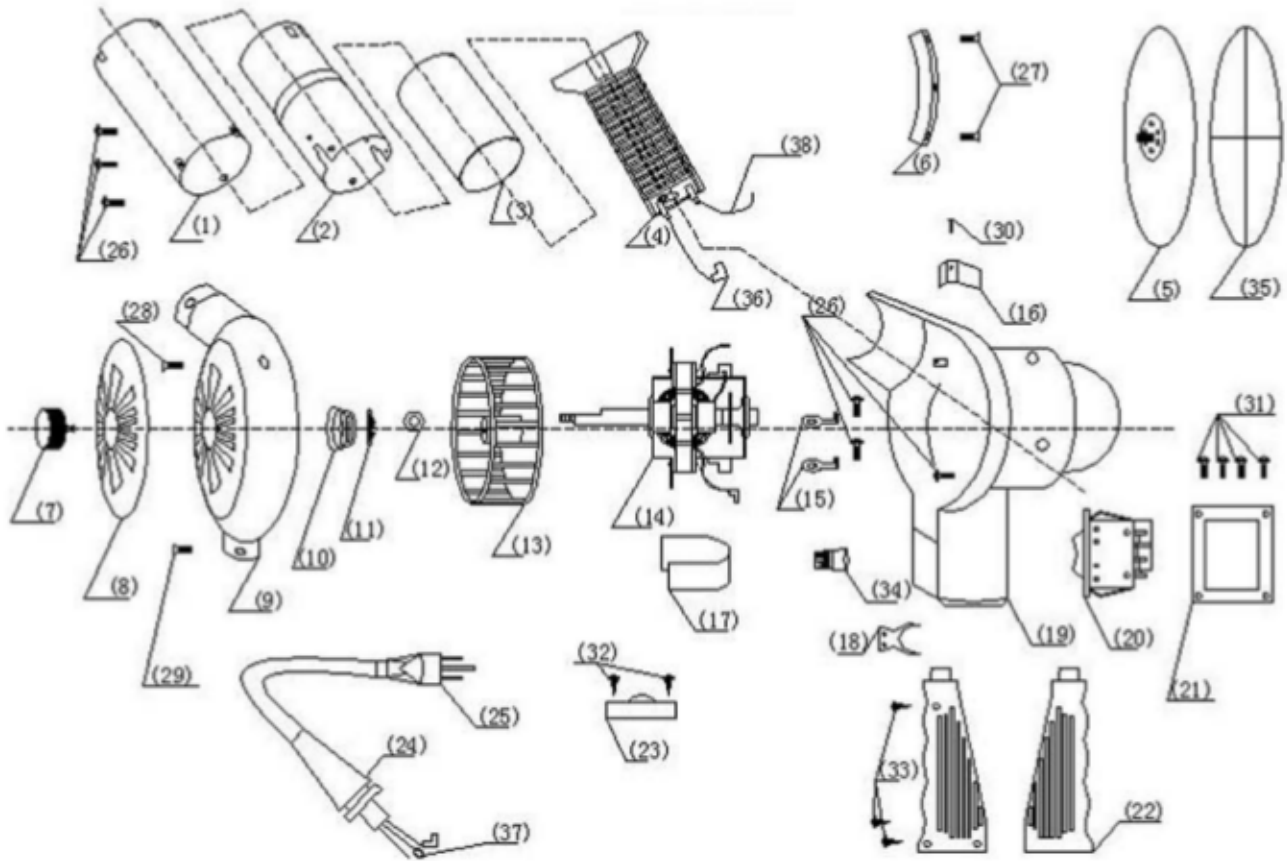

**Astro Pneumatic  
Tool Company**

372 Old US Highway 52 South  
Mount Airy, NC 27030

Model:

**9426**

Product Type:

**INDUSTRIAL HEAVY DUTY  
HEAT GUN**

## PARTS BREAKDOWN

Call 1.800.221.9705 for questions concerning performance of the product or other inquiries.

### Parts List

Index No.	Part No.	Description
1	9426-01	Wind Tube Sheath
2	9426-02	Wind Tube
3	9426-03	Mica Insulation Tube
4	9426-04	Heating Element
5	9426-05	Stand
6	9426-06	Aluminum Block
7	9426-07	Knob
8	9426-08	Ventilation Shutter
9	9426-09	Left Housing
10	9426-10	Spring
11	9426-11	Circlip For Ventilation Shutter
12	9426-12	Nut
13	9426-13	Fan
14	9426-14	Motor Assembly
15	9426-15	Wire Clip A
16	9426-16	Wire Clip B
17	9426-17	Insulator
18	9426-18	Circlip For Handle
19	9426-19	Right Housing

Index No.	Part No.	Description
20	9426-20	Switch
21	9426-21	Switch Panel
22	9426-22	Handle
23	9426-23	Strain Relief Plate
24	9426-24	Strain Relief
25	9426-25	Power Cord
26	9426-26	Screw (4*8r)
27	9426-27	Screw (4*8f)
28	9426-28	Screw (3*12r)
29	9426-29	Screw (3*6f)
30	9426-30	Screw (3*8f)
31	9426-31	Screw (3*6r)
32	9426-32	Screw (4*6s)
33	9426-33	Screw (3*13s)
34	9426-34	Terminal Block
35	9426-35	Rubber Pad
36	9426-36	Wire Connector
37	9426-37	Ground Terminal
38	9426-38	Internal Wiring