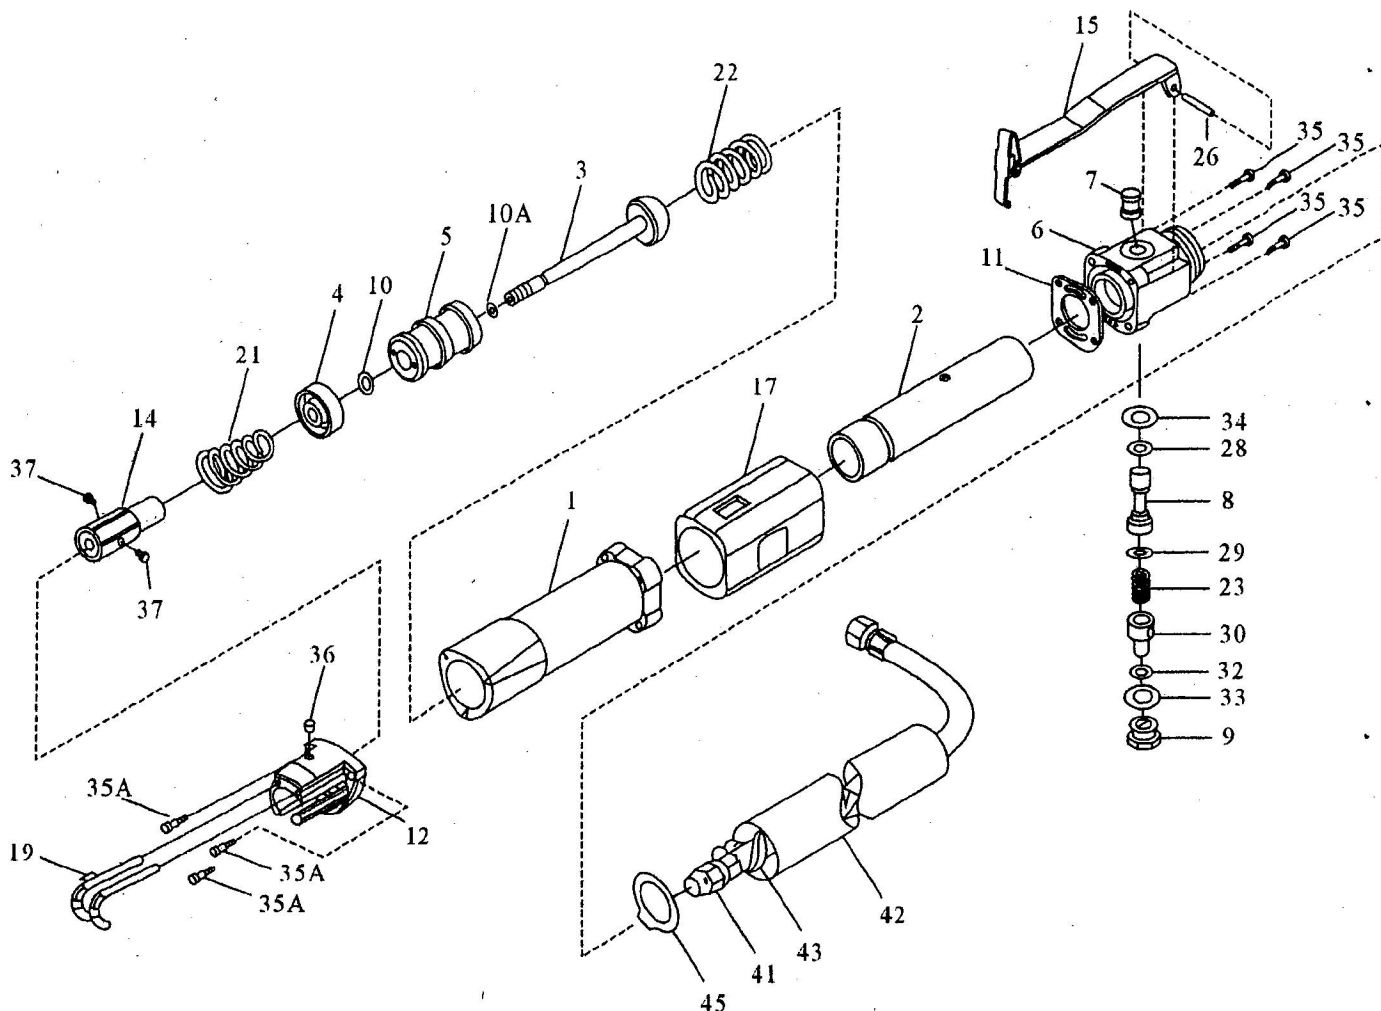

HEAVY DUTY AIR BODY SAW

CE

VT7500

Index No.	Parts.No.	Description	Q'ty
1	351001	Body	1
2	351002	Cylinder	1
3	351003	Piston Rod	1
4	351004	Operate Piston	1
5	351005	Work Piston	1
6	351006	Valve Case Comp	1
7	351007	Valve Bush	1
8	351008	Valve Pin	1
9	351009	Valve Cap	1
10	351010	O-Ring (ϕ 9.19x2.62)	1
10A	351010A	Packing	1
11	351011	Packing	1
12	351012	Head	1
14	351014	Saw Blade Holder	1
15	351015	Lever Assembly	1
17	351017	Grip Rubber	1
19	351019	Guard	1
21	351021	Ront Cushion Spring	1

Index No.	Parts.No.	Description	Q'ty
22	351022	Rear Cushion Spring	1
23	351023	Cone Spring	1
26	SP-30230	Spring Pin (ϕ 3x23)	1
28	ORP-0006	O-Ring (P006)	1
29	ORP-0050	O-Ring (P5)	1
30	351030	Air Regulator	1
32	ORP-0060	O-Ring (P6)	1
33	ORP-0110	O-Ring (P11)	1
34	ORP-1082	O-Ring (P10.82x1.78)	1
35	B2-0318A	Cap Screw (M3x18)	4
35A	B2-0312A	Cap Screw (M3x12)	3
36	SS-0403A	Set Screw (M4x3)	1
37	SS-0608A	Set Screw (M6x8)	2
41	301A50	Hose Assy Y4	1
42	301A51	Exavst Hose	1
43	301A50A	Sponge	1
45	301A09	Stop Ring	1